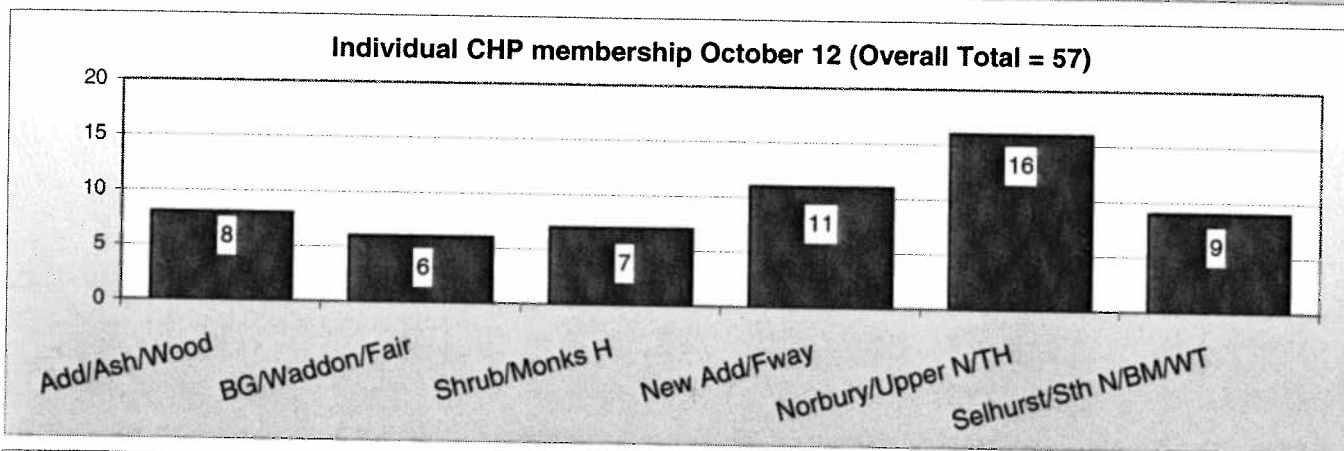

Community housing panel attendance

The total attendance figure includes members, observers and those who attend panel meetings but have not registered as members.

RESIDENT INVOLVEMENT KEY PERFORMANCE INDICATORS

Shrublands & Monks Hill CHP attendance

New Addington & Fieldway CHP attendance

Norbury, Upper Norwood & Thornton Heath CHP attendance

Bensham Manor, Selhurst, South Norwood & West Thornton CHP attendance